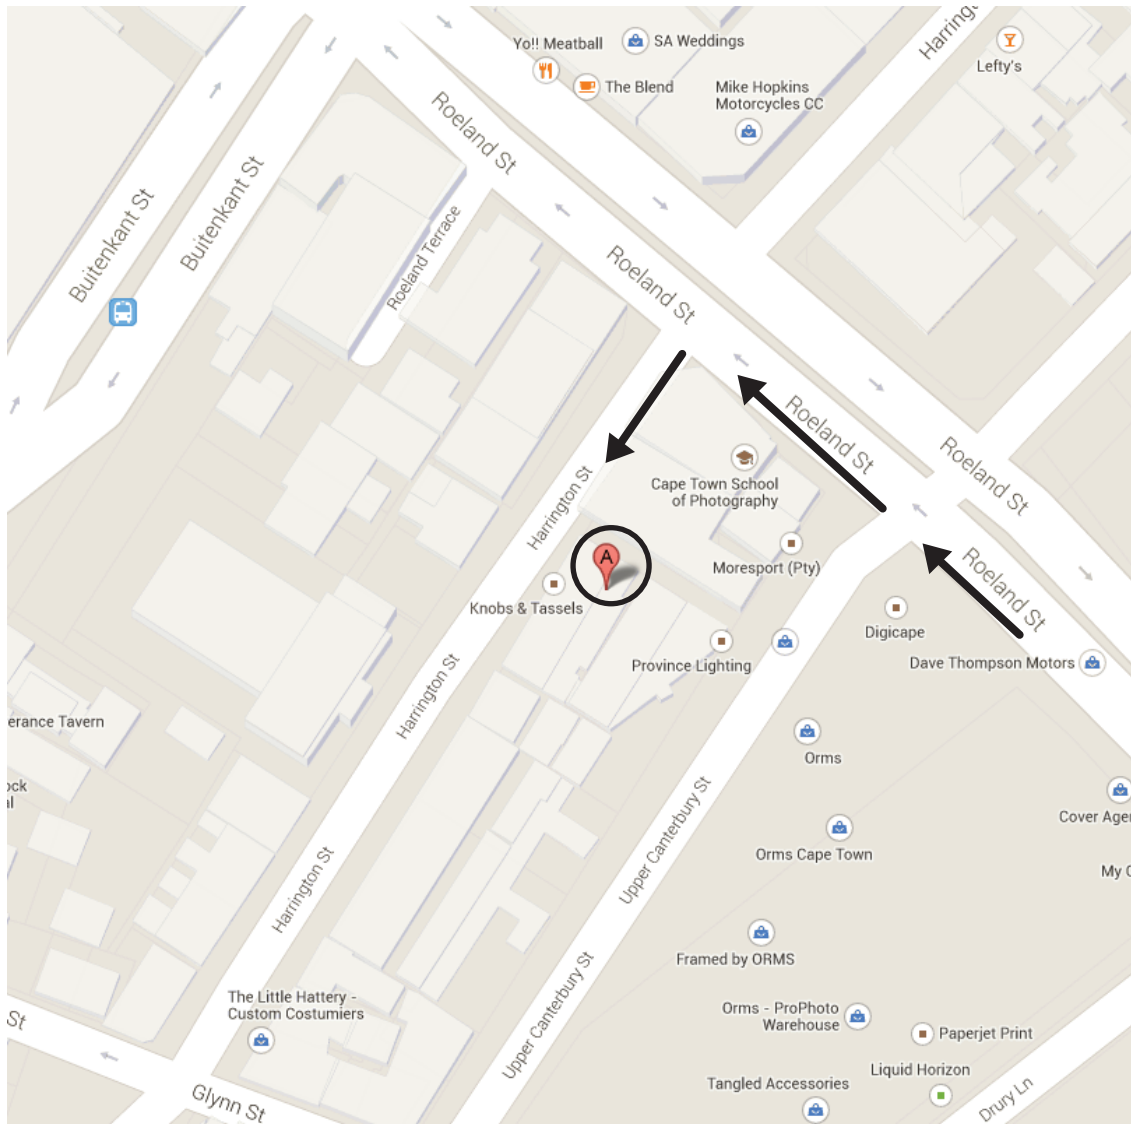

PALM BLACK *TRADING Co.*

DIRECTIONS:

- Head down Roeland Street towards Parliament
- Take a left directly after Vida Cafe into Harrington Street
- **PALM BLACK Trading Co.** will be on your left, look for signage
- Park in front of the entrance (115A Harrington Street)
- No parking? Too bad
- Still cant find us? Google it
- STILL can't find us? Phone us on (021) 461 0622